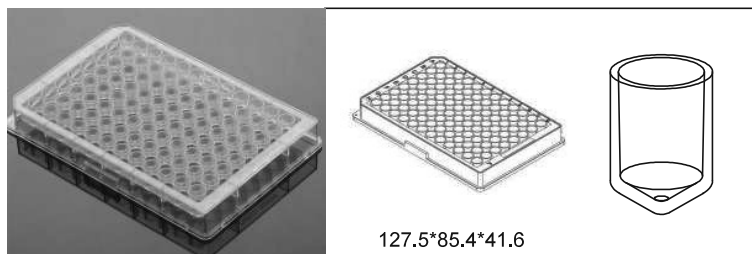

Deep Well Plates Round Well

0.36 ml 96-Well Deep Well Plate, V-Bottom, Round Well

Non-sterile Cat.No. 500101

Sterile Cat.No. 500161

Packing 5/pk, 50/cs

Matching Mat Item: 506005/506065

0.4 ml 96-Well Deep Well Plate, U-Bottom, Round Well

Non-sterile Cat.No. 501102

Sterile Cat.No. 501162

Packing 10/pk, 50/cs

Matching Mat Item: 506005/506065

0.5 ml 96-Well Deep Well Plate, V-Bottom, Round Well

Non-sterile Cat.No. 501101

Sterile Cat.No. 501601

Packing 5/pk, 50/cs

Matching Mat Item: 506005/506065

1.0 ml 96-Well Deep Well Plate, U-Bottom, Round Well

Non-sterile Cat.No. 502102

Sterile Cat.No. 502162

Packing 5/pk, 50/cs

Matching Mat Item: 506005/506065

1.1 ml 96-Well Deep Well Plate, U-Bottom, Round Well

NEW

Non-sterile Cat.No. 502202

Sterile Cat.No. 502262

Packing 5/pk, 50/cs

Matching Mat Item: 506005/506065