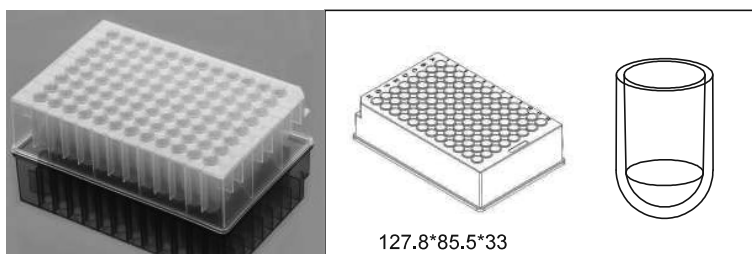

Deep Well Plates Round Well

0.36 ml 96-Well Deep Well Plate, V-Bottom, Round Well

Non-sterile Cat.No. 500101

Sterile Cat.No. 500161

Packing 5/pk, 50/cs

Matching Mat Item: 506005/506065

0.4 ml 96-Well Deep Well Plate, U-Bottom, Round Well

Non-sterile Cat.No. 501102

Sterile Cat.No. 501162

Packing 10/pk, 50/cs

Matching Mat Item: 506005/506065

0.5 ml 96-Well Deep Well Plate, V-Bottom, Round Well

Non-sterile Cat.No. 501101

Sterile Cat.No. 501601

Packing 5/pk, 50/cs

Matching Mat Item: 506005/506065

1.0 ml 96-Well Deep Well Plate, U-Bottom, Round Well

Non-sterile Cat.No. 502102

Sterile Cat.No. 502162

Packing 5/pk, 50/cs

Matching Mat Item: 506005/506065

1.1 ml 96-Well Deep Well Plate, U-Bottom, Round Well

NEW

Non-sterile Cat.No. 502202

Sterile Cat.No. 502262

Packing 5/pk, 50/cs

Matching Mat Item: 506005/506065