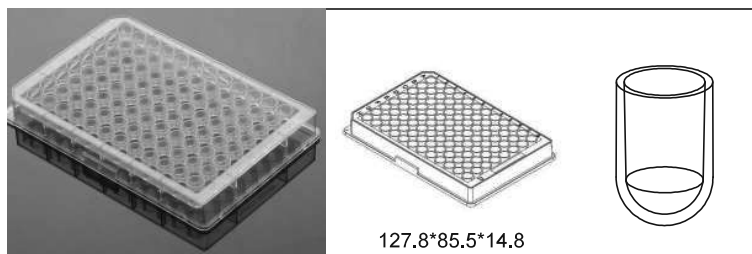

Deep Well Plates Round Well

0.36 ml 96-Well Deep Well Plate, V-Bottom, Round Well

Non-sterile Cat.No. 500101

Sterile Cat.No. 500161

Packing 5/pk, 50/cs

Matching Mat Item: 506005/506065

0.4 ml 96-Well Deep Well Plate, U-Bottom, Round Well

Non-sterile Cat.No. 501102

Sterile Cat.No. 501162

Packing 10/pk, 50/cs

Matching Mat Item: 506005/506065

0.5 ml 96-Well Deep Well Plate, V-Bottom, Round Well

Non-sterile Cat.No. 501101

Sterile Cat.No. 501601

Packing 5/pk, 50/cs

Matching Mat Item: 506005/506065

1.0 ml 96-Well Deep Well Plate, U-Bottom, Round Well

Non-sterile Cat.No. 502102

Sterile Cat.No. 502162

Packing 5/pk, 50/cs

Matching Mat Item: 506005/506065

1.1 ml 96-Well Deep Well Plate, U-Bottom, Round Well

NEW

Non-sterile Cat.No. 502202

Sterile Cat.No. 502262

Packing 5/pk, 50/cs

Matching Mat Item: 506005/506065