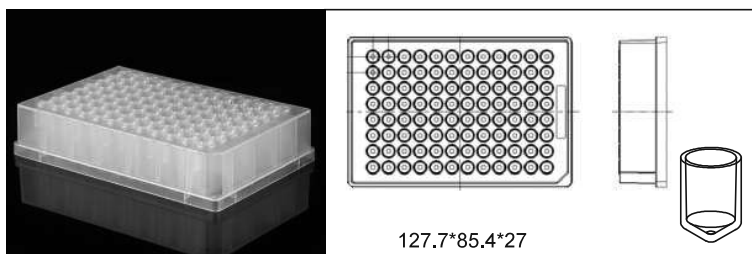

Deep Well Plates Round Well

0.36 ml 96-Well Deep Well Plate, V-Bottom, Round Well

Non-sterile Cat.No. 500101

Sterile Cat.No. 500161

Packing 5/pk, 50/cs

Matching Mat Item: 506005/506065

0.4 ml 96-Well Deep Well Plate, U-Bottom, Round Well

Non-sterile Cat.No. 501102

Sterile Cat.No. 501162

Packing 10/pk, 50/cs

Matching Mat Item: 506005/506065

0.5 ml 96-Well Deep Well Plate, V-Bottom, Round Well

Non-sterile Cat.No. 501101

Sterile Cat.No. 501601

Packing 5/pk, 50/cs

Matching Mat Item: 506005/506065

1.0 ml 96-Well Deep Well Plate, U-Bottom, Round Well

Non-sterile Cat.No. 502102

Sterile Cat.No. 502162

Packing 5/pk, 50/cs

Matching Mat Item: 506005/506065

1.1 ml 96-Well Deep Well Plate, U-Bottom, Round Well

NEW

Non-sterile Cat.No. 502202

Sterile Cat.No. 502262

Packing 5/pk, 50/cs

Matching Mat Item: 506005/506065